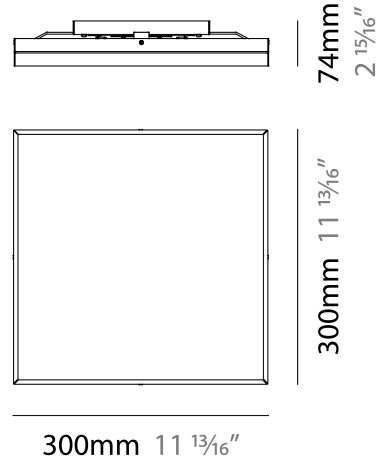

LINEA SURFACE

D92053

GENERAL

Series: Linea
Brand: Milan
Division: Design
Mounting Type: Surface
Mounting Location: Ceiling
Subcategory: Downlight

PHYSICAL

Shape: Rectangle
Length (mm): 300
Length (in): 11 3/4
Width (mm): 300
Width (in): 11 3/4
Height (mm): 76
Height (in): 3
Extension (mm): 76
Extension (in): 3
Weight (kg): 2.7
Weight (lbs): 6
Diffuser: White Glass
Fixture Material: Glass / Aluminum

ELECTRICAL

Number of Lamps: 1
Lamp Type: LED Retrofit / Halogen
Lamp Shape: T3
Bulb Included: Bulb Not Included
Total Output Wattage (W): 23 / 100
Max. Wattage Per Lamp (W): 23 / 100
Lamp Base: RSC
Input Voltage (V): 120

LED

OPTICAL

RATINGS AND CERTIFICATIONS

Certified By: CSA Certified to UL and CSA Standards
IP rating: IP20

PROJECT	_____
TYPE	_____
NOTES	_____
QUANTITY	_____
DATE	_____