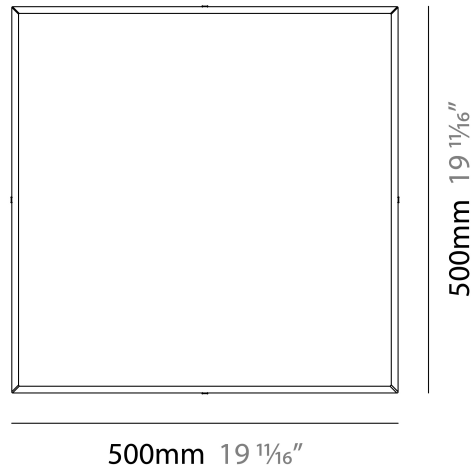

LINEA SURFACE

D92067

PROJECT	
TYPE	
NOTES	
QUANTITY	
DATE	

GENERAL

Series: Linea
Brand: Milan
Division: Design
Mounting Type: Surface
Mounting Location: Ceiling
Subcategory: Ambient

PHYSICAL

Shape: Rectangle
Length (mm): 500
Length (in): 19 3/4
Width (mm): 500
Width (in): 19 3/4
Height (mm): 89
Height (in): 3 1/2
Weight (kg): 4.5
Weight (lbs): 10
Diffuser: White Glass
Fixture Finish: SST
Fixture Material: Glass / Aluminum

ELECTRICAL

Number of Lamps: 1+1
Lamp Type: T5 Circline Fluorescent
Bulb Included: Bulb Not Included
Total Output Wattage (W): 62
Max. Wattage Per Lamp (W): 22W + 40W
Lamp Base: 2GX13
Dimming: Non-Dimmable
Input Voltage (V): 120
Lamp Voltage (V): 120

LED

OPTICAL

RATINGS AND CERTIFICATIONS

Certified By: CSA Certified to UL and CSA Standards
IP rating: IP20